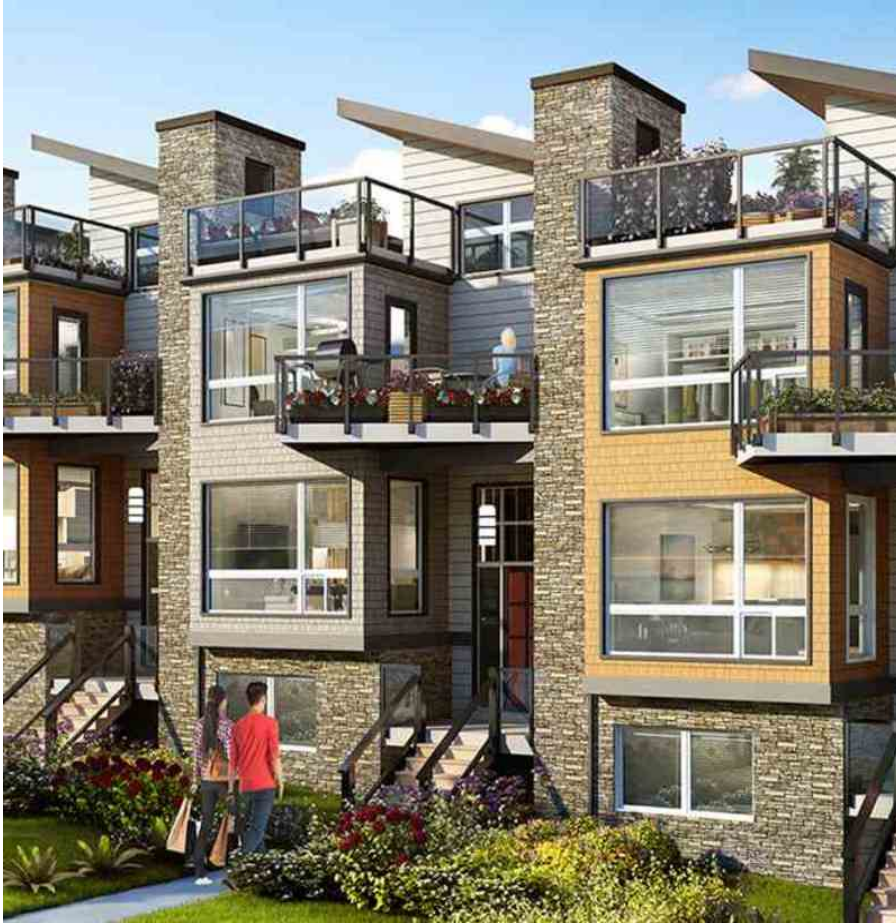

13678 232 Street, Maple Ridge

\$874,900

"Rose Garden" Amazing Row Homes with no strata and no strata fees. Featuring end unit deluxe 2 storey and fully finished daylight basements with double garage. Custom cabinetry with quartz counter tops, breakfast bar and high end appliances. Classy ensuite with tub, standing glass shower, tile finish. These bright airy contemporary homes include central vac, security system, surround sound ready. The rooftop deck, rear yard and deck off master bedroom offer fabulous outdoor living. Display Center located at 12814 232 Street, Maple Ridge (northeast corner of 232 St. & 128 Ave) Open Wednesday/Thursdays 1-3pm and Saturday/Sunday 1-4pm.

KEY INFORMATION

MLS® R2320426

Residential Attached

Silver Valley

3 Bedrooms

4 Bathrooms

2,491 SF

2,341 SF Lot