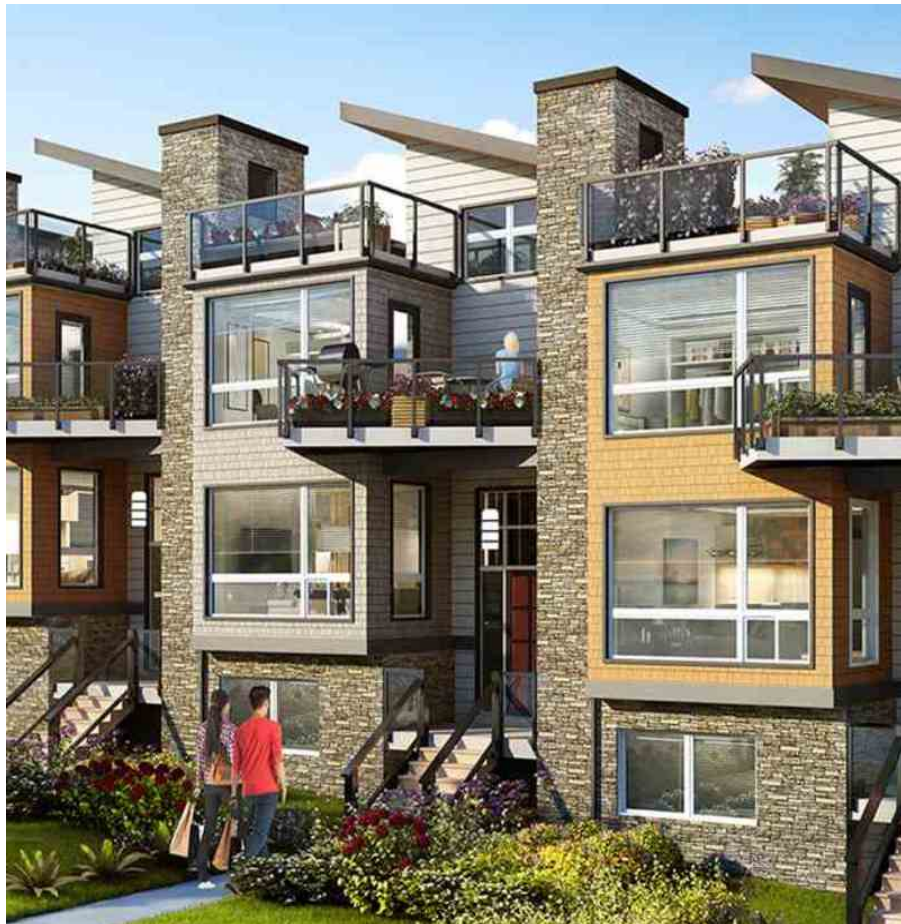

13688 232 Street, Maple Ridge

\$874,900

"Rose Garden" Amazing Row Homes with no strata and no strata fees. Featuring end unit deluxe 2 storey and fully finished daylight basements with double garage. Custom cabinetry with quartz counter tops, breakfast bar and high end appliances. Classy ensuite with tub, standing glass shower, tile finish. These bright airy contemporary homes include central vac, security system, surround sound ready. The roof top deck, rear yards and deck off master bedroom offer fabulous outdoor living. Display Center located at 12814 232 Street, Maple Ridge (northeast corner of 232 St. & 128 Ave) Open Wednesday/Thursdays 1-3pm and Saturday/Sunday 1-4pm.

KEY INFORMATION

MLS® R2320368

Residential Detached

Silver Valley

3 Bedrooms

4 Bathrooms

2,491 SF

2,716 SF Lot