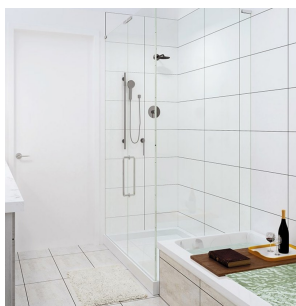

13720 232 Street, Maple Ridge

$874,900

"Rose Garden" Amazing Row Homes with no strata and no strata fees. Featuring deluxe 2 storey and fully finished daylight basements with double garage. Custom cabinetry with quartz counter tops, breakfast bar and high end appliances. Classy ensuite with tub, standing glass shower, tile finish. These bright airy contemporary homes include central vac, security system, surround sound ready. The roof top deck, rear yard and deck off master bedroom offer fabulous outdoor living. Display Center located at 12814 232 Street, Maple Ridge (northeast corner of 232 St. & 128 Ave) Open Wednesday/Thursdays 1-3pm and Saturday/Sunday 1-4pm.

KEY INFORMATION

MLS® R2320184

Residential Attached

Silver Valley

3 Bedrooms

4 Bathrooms

2,491 SF

2,431 SF Lot

FEATURES

Year Built: 2019

Listed By: RE/MAX LifeStyles Realty

rennie