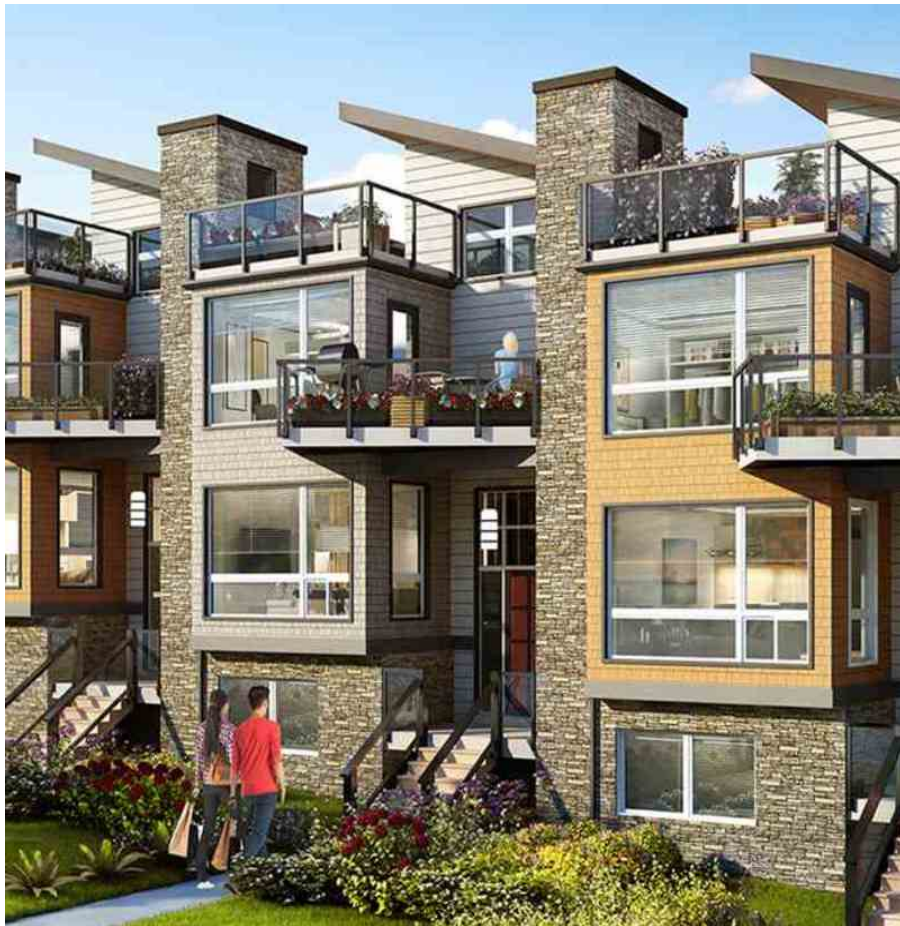

13720 232 Street, Maple Ridge

\$874,900

"Rose Garden" Amazing Row Homes with no strata and no strata fees. Featuring deluxe 2 storey and fully finished daylight basements with double garage. Custom cabinetry with quartz counter tops, breakfast bar and high end appliances. Classy ensuite with tub, standing glass shower, tile finish. These bright airy contemporary homes include central vac, security system, surround sound ready. The roof top deck, rear yard and deck off master bedroom offer fabulous outdoor living. Display Center located at 12814 232 Street, Maple Ridge (northeast corner of 232 St. & 128 Ave) Open Wednesday/Thursdays 1-3pm and Saturday/Sunday 1-4pm.

KEY INFORMATION

MLS® R2320184

Residential Attached

Silver Valley

3 Bedrooms

4 Bathrooms

2,491 SF

2,431 SF Lot