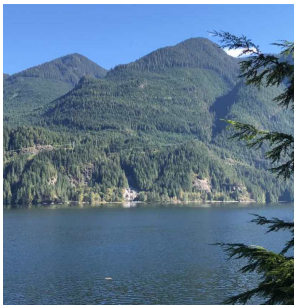

DI 1027 Indian Arm, North Vancouver

\$389,900

6.9 acres with absolutely jaw dropping views of Granite Falls at the north end of Indian Arm! This stunning offering is situated close to the Burrard Yacht Club Outstation and The Wigwam Inn and has a large, well built 30'x30' dock with galvanized steel ramp and a shed/bunkhouse. Pure fresh spring water is readily available at the top of property. This much available acreage in one parcel is hard to come by and is situated in one of the best recreational areas anywhere in the world. Build your dream escape or just use as your own personal outstation for your yacht. Act fast as this awesome property is truly one of a kind!

Views: Stunning Waterfront Views!

Listed By: RE/MAX Crest Realty

rennie