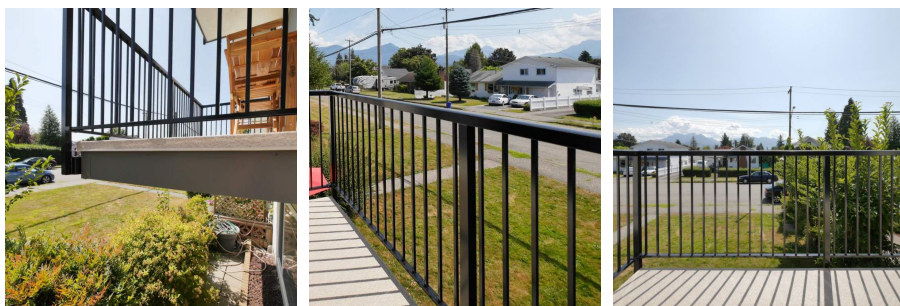

# 205 46165 Gore Avenue, Chilliwack

\$139,200

Gore Manor is a gem in old town Chilliwack. All the best for independent and inexpensive living. Low strata fee and low maintenance. Shared laundry next door to your unit. Short flight of stairs to your floor and no elevator expenses to worry about. Southern exposure with beautiful mountain view. Short walk to all the old town has to offer. Air conditioner mounted in its own fenestration, a new comfort height toilet and freshly painted walls

## FEATURES

Year Built: 1966

Views: Mountain view to the south

Listed By: Sutton Group-West Coast Realty (Surrey/24)

**rennie**