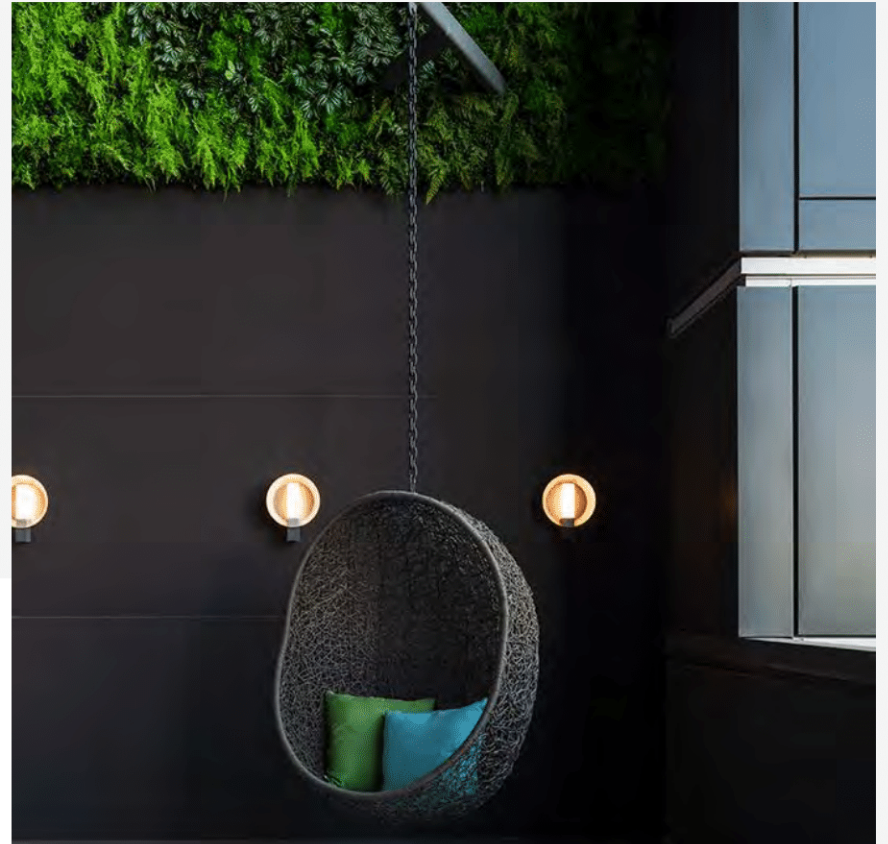

We Build To Continue The Story

There is an intense vibrancy to Commercial Drive which has inspired people to gather here, to live, and to thrive. Today, Wesgroup honours the myriad relationships rooted at the heart of this community. Drawing on our own history as a family business over the last 60 years, we design forward-thinking spaces that enliven people's collective sense of well-being. We are committed to enhancing the enduring value of living here.

It remains, as ever, The Drive.

wesgroup

we see potential.