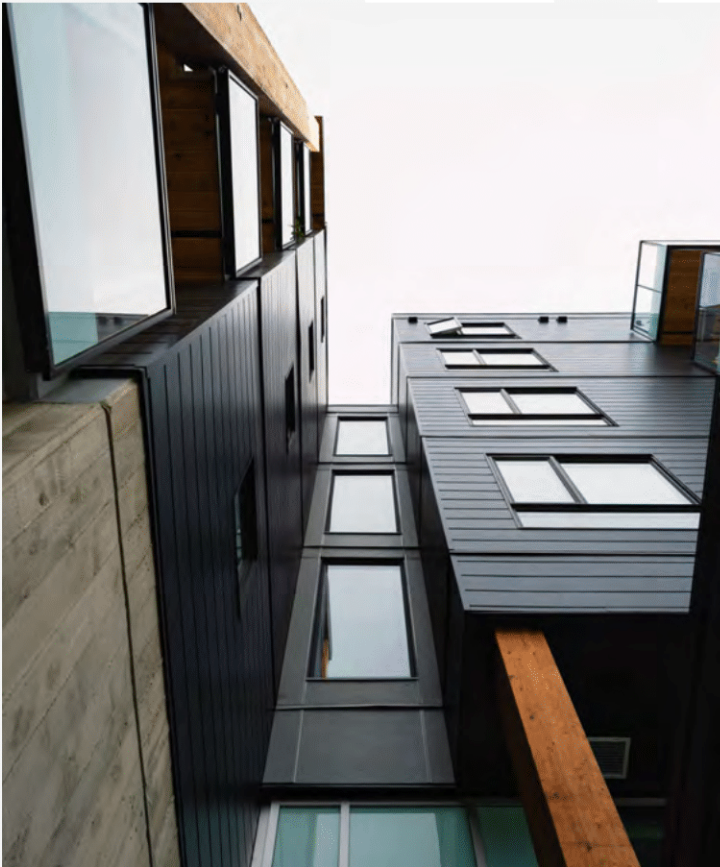

We Build To Continue The Story

There is an intense vibrancy to Commercial Drive which has inspired people to gather here, to live, and to thrive. Today, Wesgroup honours the myriad relationships rooted at the heart of this community. Drawing on our own history as a family business over the last 60 years, we design forward-thinking spaces that enliven people's collective sense of well-being. We are committed to enhancing the enduring value of living here.

It remains, as ever, The Drive.

wesgroup

we see potential.