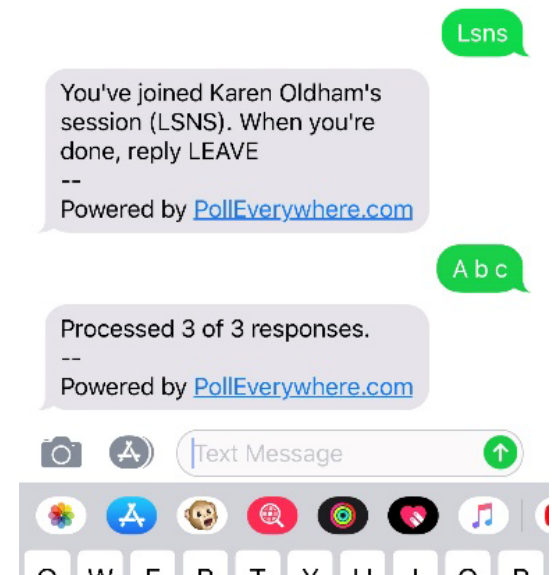

Step 3.

You can choose the response on the app or website, or, if you are texting, you will enter the letters with either a space or a comma between them.

Texting example:

A B C OR a,b,c

(See image to the right for what it may look like.)

At the end of the evening, please text "Leave"

**Please note, if you are watching a recorded version of this live stream, you will not be able to vote in the poll.