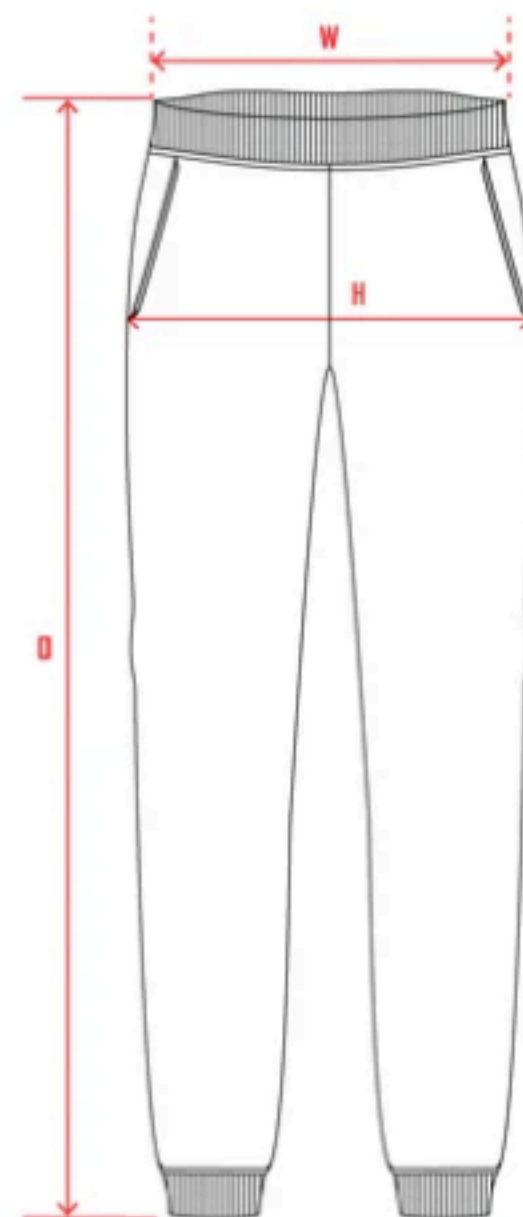

HERO 5020RY Unisex Youth Crewneck Sizing Chart

NORTH AMERICAN SPECS

YOUR MEASUREMENTS

SIZES	YXS	YS	YM	YL
NUMERICAL	5	6-8	10-12	14-16

HOW TO MEASURE

WAIST

Find the slimmest part of your waist (usually above your belly button) and measure around it with a tape measure.

HIP

Standing naturally, measure around the fullest part of your bum.

GARMENT MEASUREMENTS

SIZES	YXS	YS	YM	YL
WIDTH (W)	10.5	11	11.5	12
LENGTH (L)	30	32	34	36
HIP (H)	16.5	17	17.5	18

HERO 5020RY