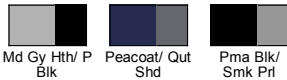

### Product Specifications

|               | XS   | S    | M    | L    | XL  | 2XL  | 3XL   | 4XL   |
|---------------|------|------|------|------|-----|------|-------|-------|
| INSEAM LENGTH | 7.9  | 8.3  | 8.7  | 9    | 9.5 | 9.74 | 10.25 | 10.25 |
| WAIST WIDTH   | 13.5 | 14.5 | 15.5 | 16.7 | 18  | 20   | 21.7  | 23    |

### 3 Available Colors

Md Gy Hth/ P  
Blk

Peacoat/ Qut  
Shd

Pma Blk/  
Smk Prl