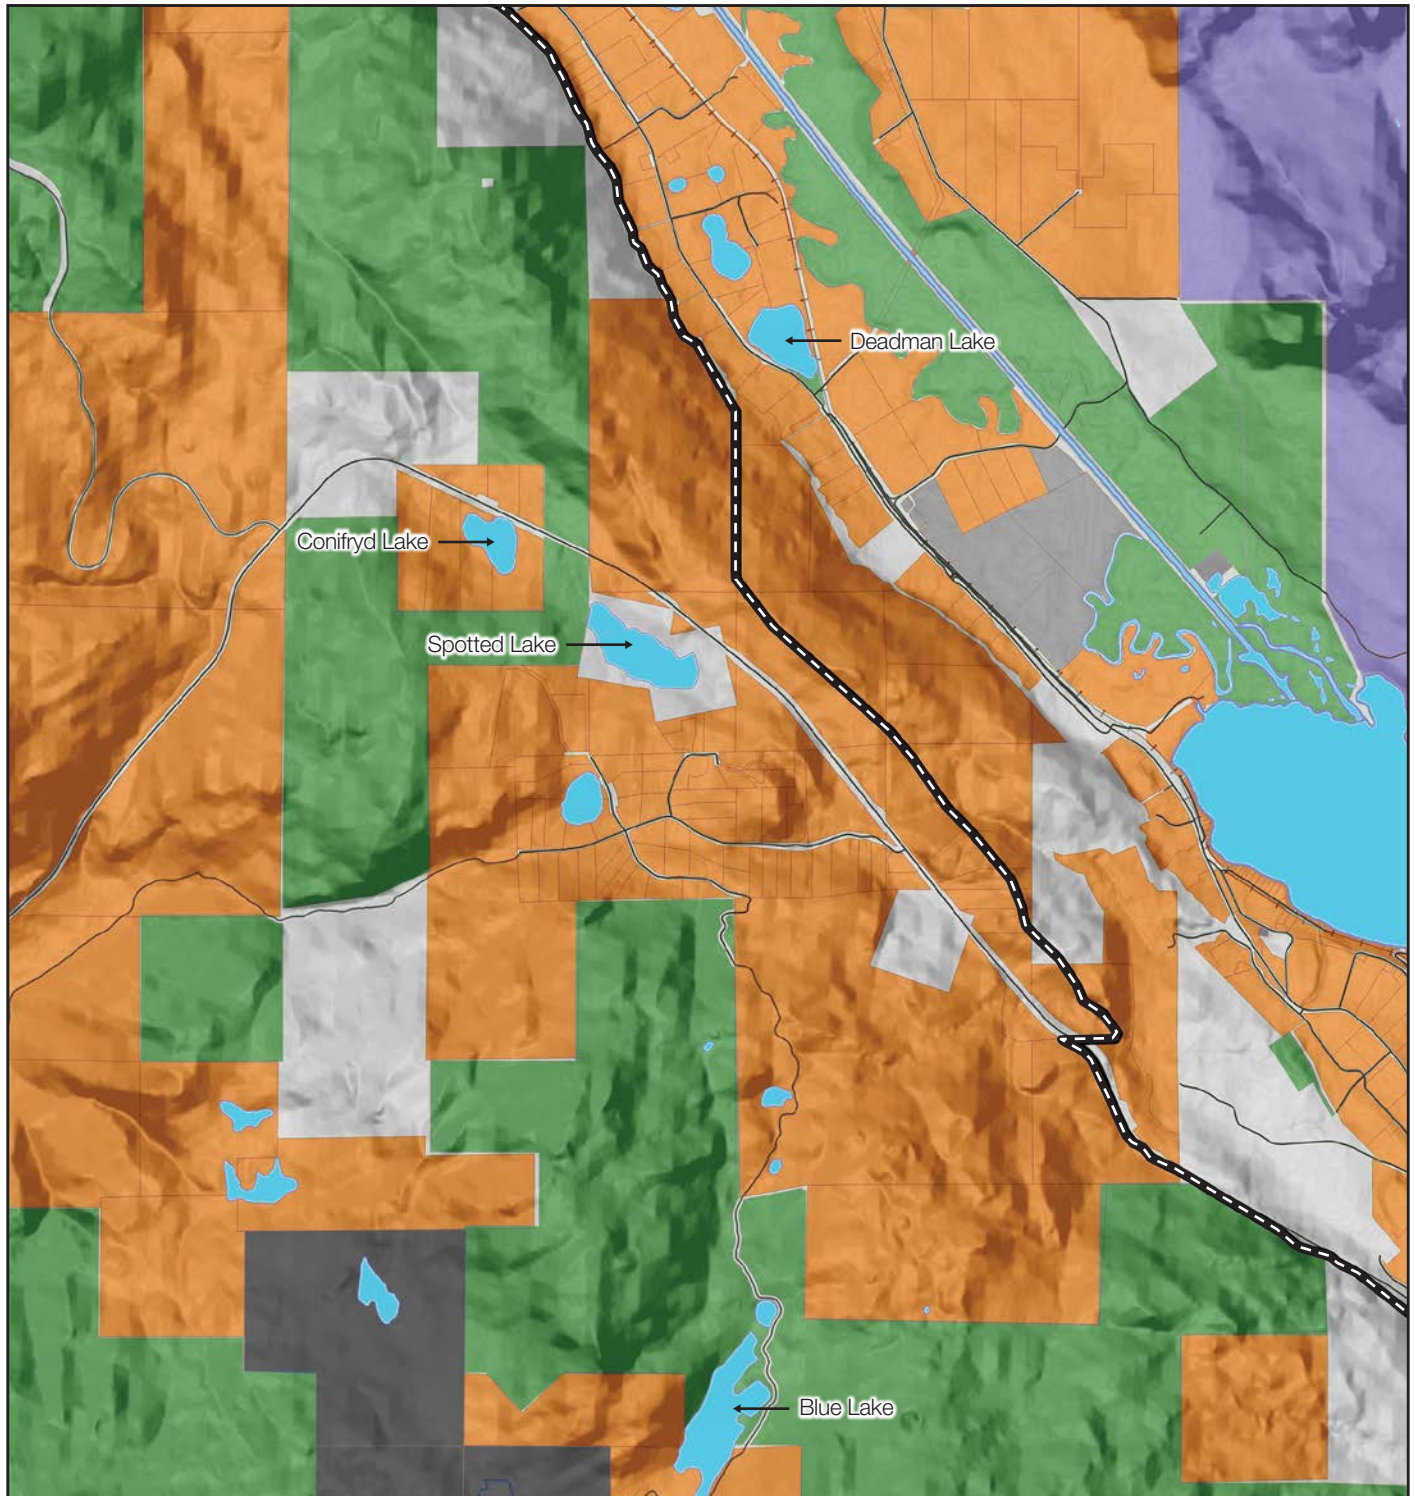

South Okanagan – Similkameen Proposed National Park Reserve – Spotted Lake Private Land Parcels

-  Working Boundary
-  Roads
-  Private Land - NCC
-  Crown Land
-  Private Land
-  First Nations
-  Provincial Protected Area

! Privately owned lands will remain under the title of the private owner(s), and would only be considered for future inclusion on a willing-seller willing-buyer basis. No lands will be expropriated as part of a national park reserve establishment.