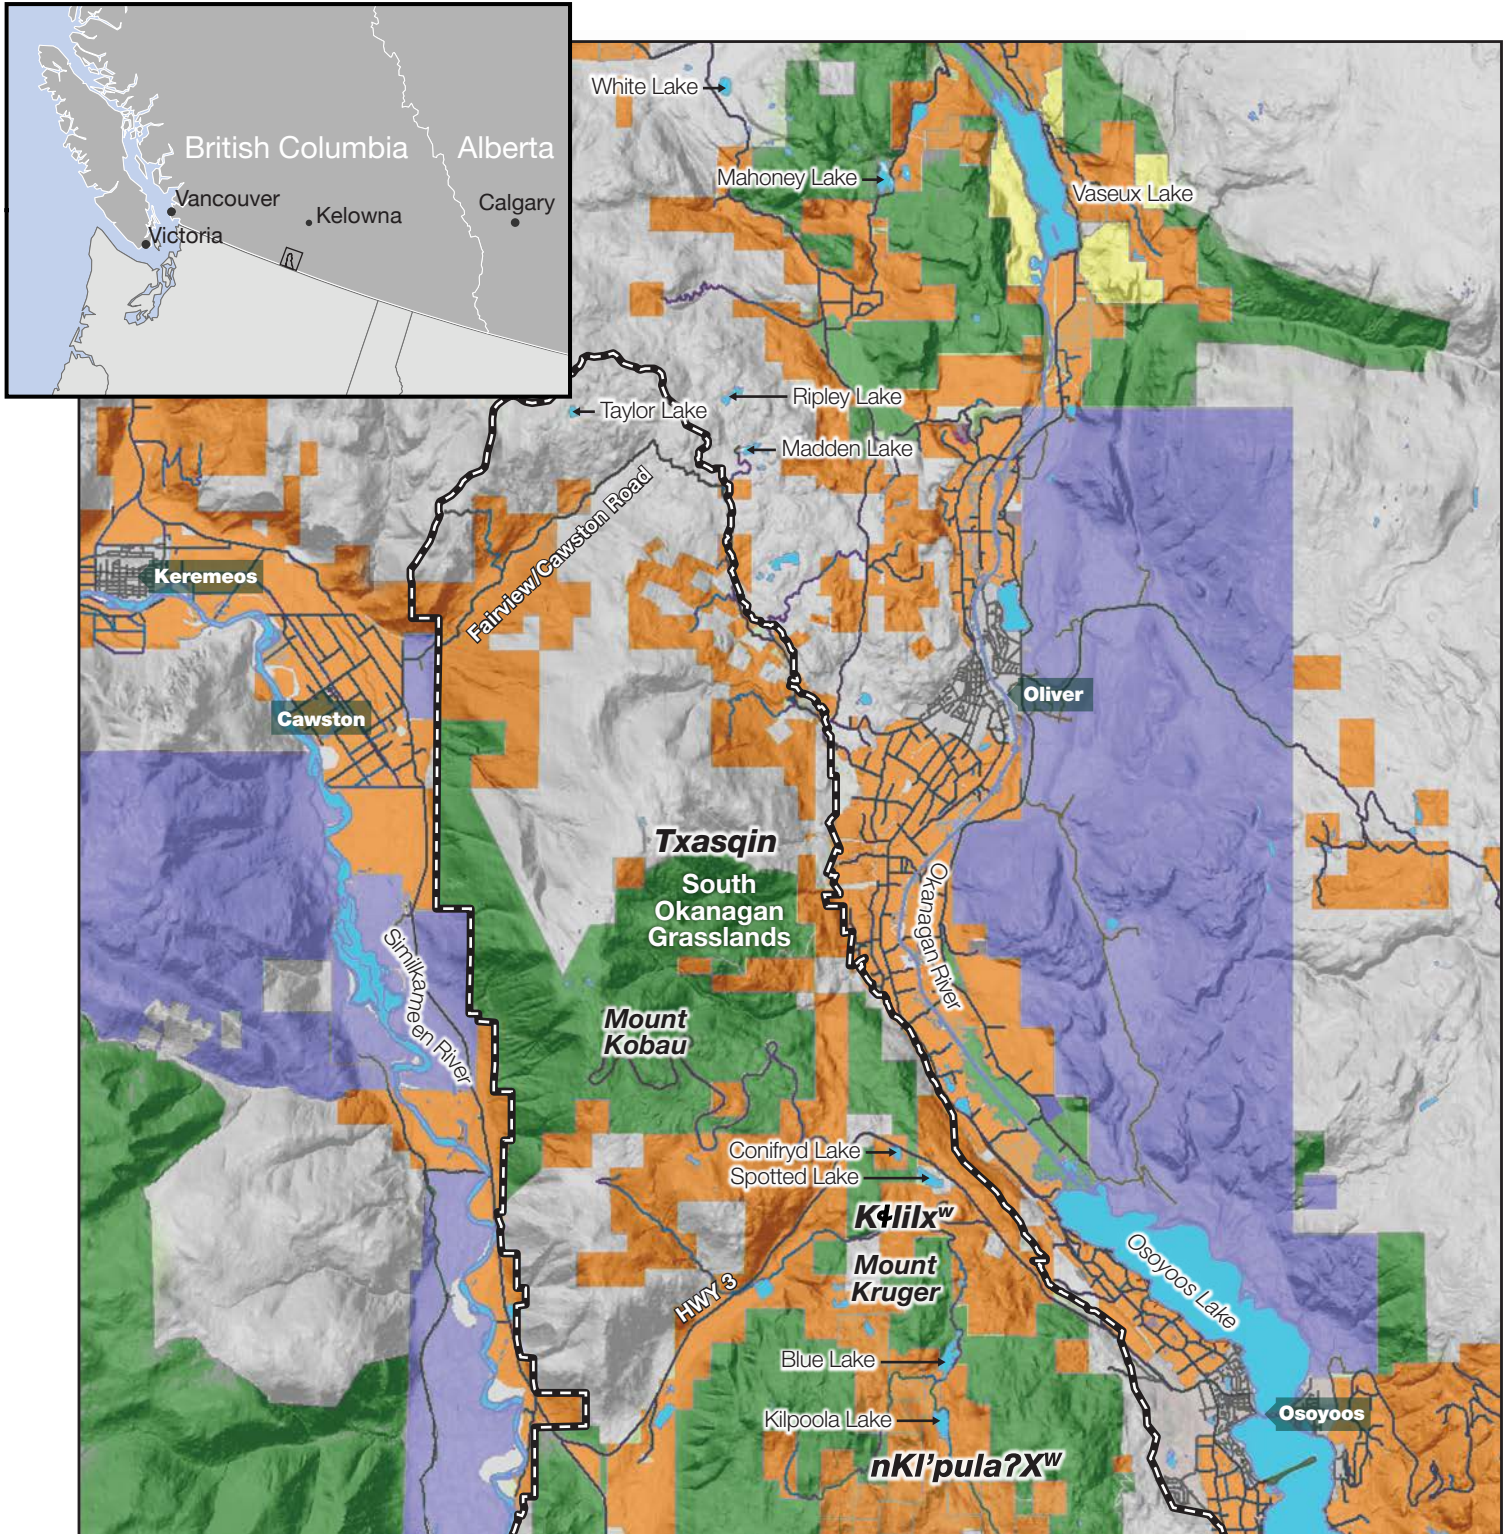

South Okanagan – Similkameen Proposed National Park Reserve Regional Context Map

-  Working Boundary
-  Crown Land
-  Indian Reserve
-  National Wildlife Area
-  Roads
-  Private Land
-  Provincial Protected Area