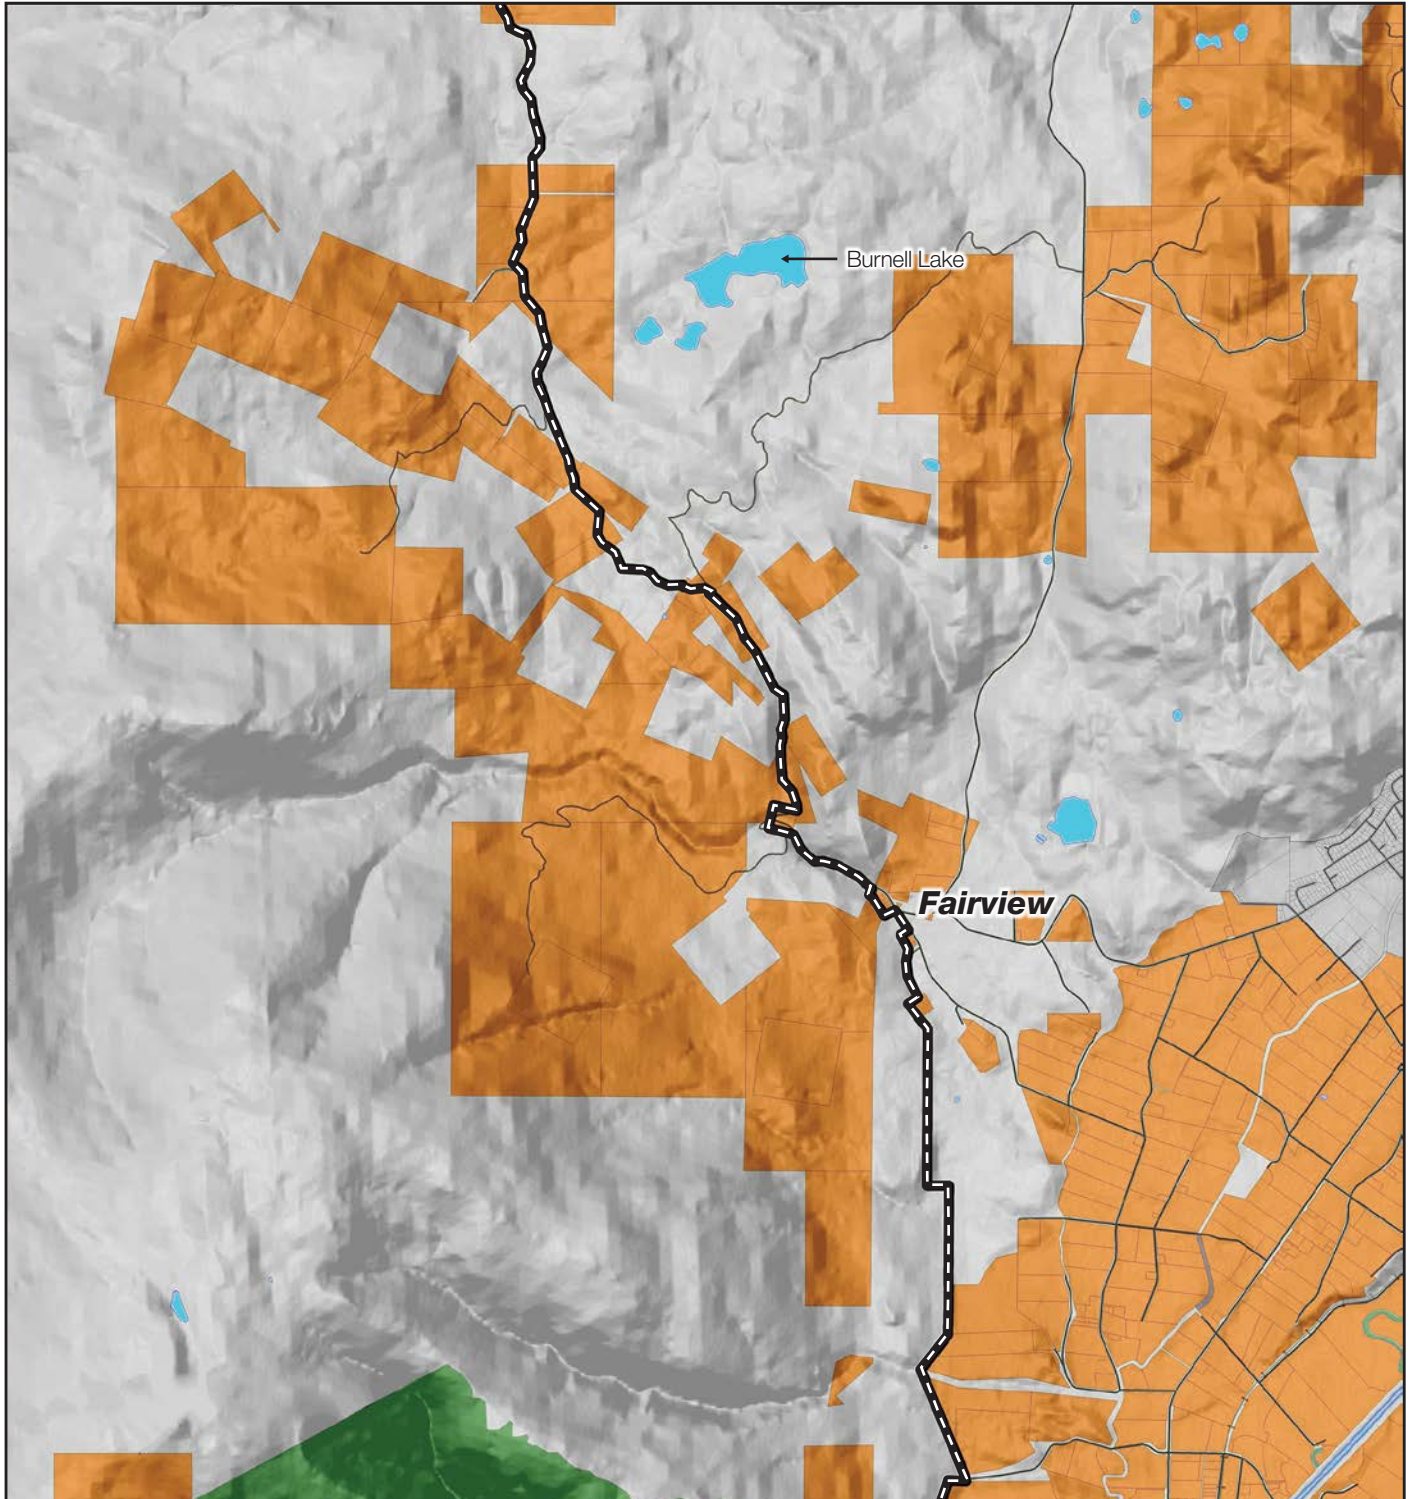

# South Okanagan – Similkameen Proposed National Park Reserve – Fairview Private Land Parcels

 Working Boundary  
 Roads

 Crown Land  
 Private Land

 Provincial Protected Area

**!** Privately owned lands will remain under the title of the private owner(s), and would only be considered for future inclusion on a willing-seller willing-buyer basis. No lands will be expropriated as part of a national park reserve establishment.