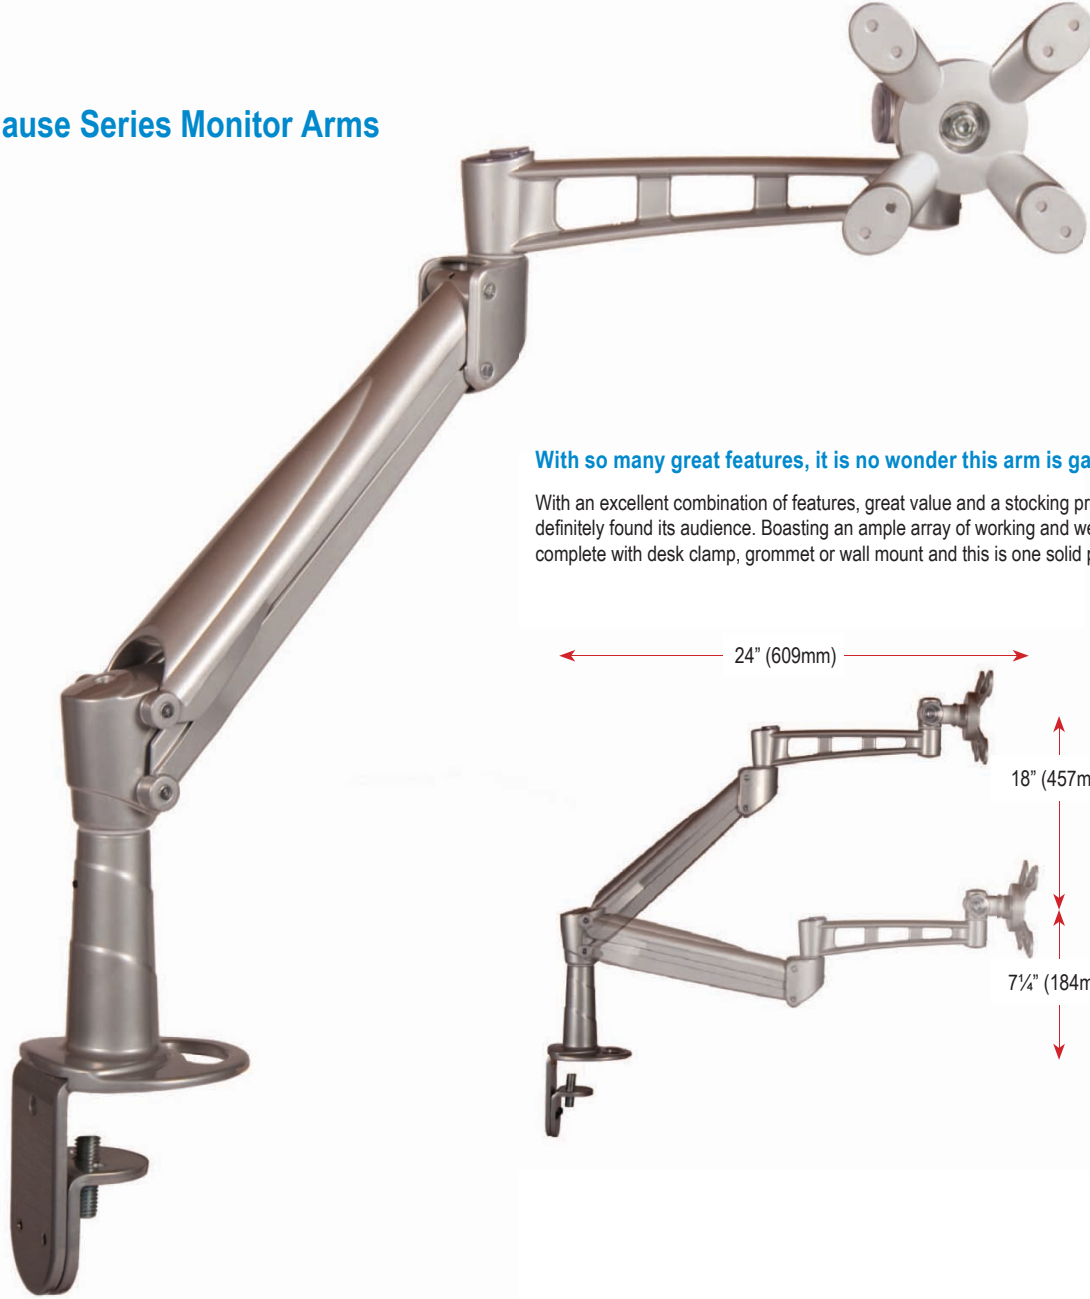

# Applause Series Monitor Arms

**With so many great features, it is no wonder this arm is garnering Applause.**

With an excellent combination of features, great value and a stocking program the Applause Arm has definitely found its audience. Boasting an ample array of working and weight ranges and a mounting kit complete with desk clamp, grommet or wall mount and this is one solid package.

### Features

- horizontal max 24" (609mm)
- vertical min 7 1/4" (184mm) to max 18" (457mm)
- supports monitors from 4 pounds to 14 pounds
- over 10" height range
- compatible with 75mm and 100mm VESA compliant monitors
- swivel cable managers for a neat and professional installation
- flexible mounting kit suitable for desk edge, grommet, wall, or through-desk

### Radial Single Panel Arm

horizontal max 24" (609mm)  
vertical min 7 1/4" (184mm) to max 18" (457mm)

#### Models

	Model #	List Price
4 - 14 lbs 1 3/4 - 6 1/4 kgs	LR2410	\$325
includes grommet & desk clamp in mounting kit silver finish		