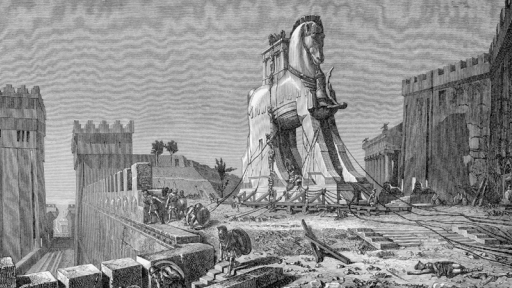

*Hebrews 11:4*

A tropical landscape scene viewed through a circular opening in a tree canopy. The scene includes palm trees, a river, and mountains in the distance. The text is overlaid on the scene.

Because sin runs deep in my heart...  
...crouching at my door (v. 1–7)

Your adversary the devil prowls around like  
a roaring lion, seeking someone to devour.

*1 Peter 5:8*

Because sin runs deep in my heart...  
...crouching at my door (v. 1–7)

A tropical jungle scene with a waterfall, palm trees, and colorful birds. The image is slightly blurred and has a dark, moody atmosphere. The text is overlaid in the center.

Because sin runs deep in my heart...  
...crouching at my door (v. 1–7)

A tropical jungle scene with a river, mountains, and a toucan bird. The scene is dimly lit, with a blue sky and green foliage. A toucan bird is visible in the upper right corner.